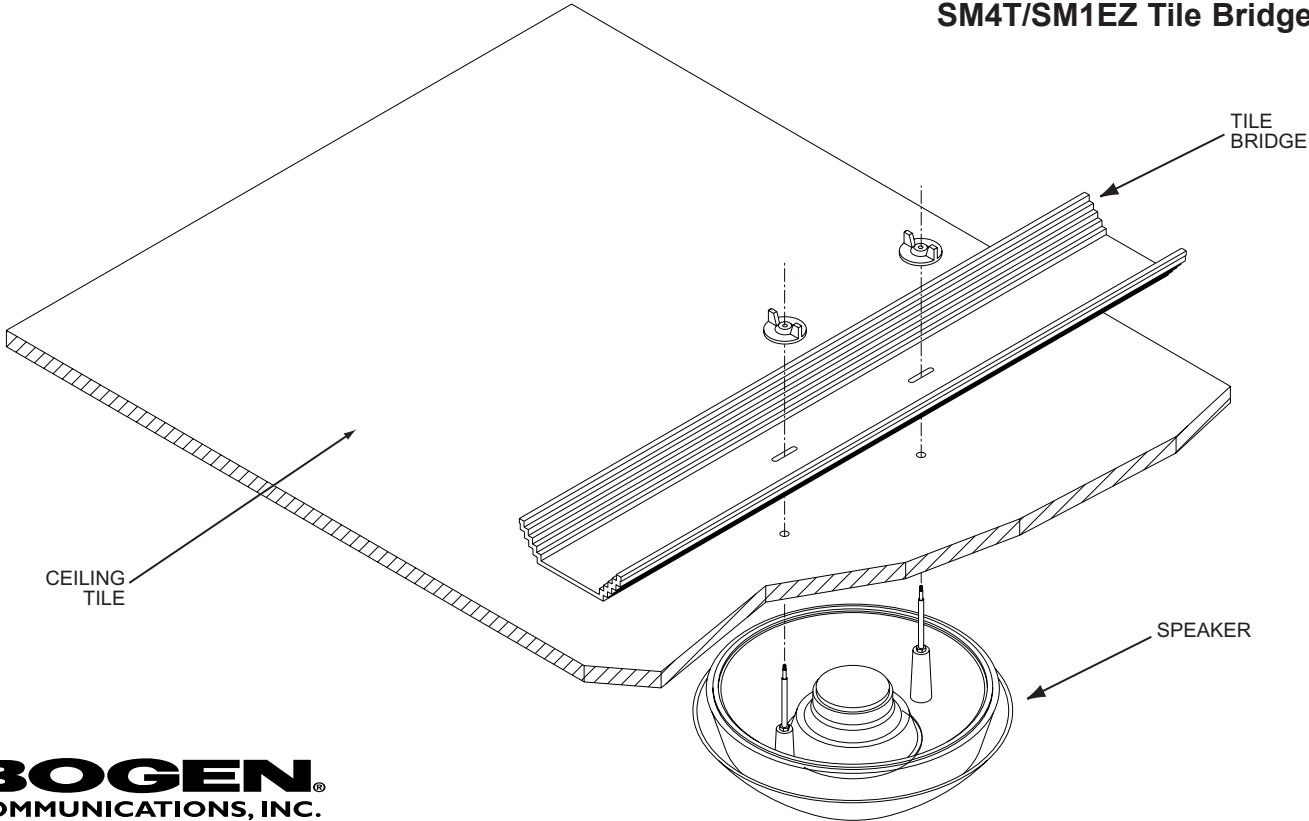

Model: SMTB SM4T/SM1EZ Tile Bridge

BOGEN®
COMMUNICATIONS, INC.
50 Spring Street, Ramsey, New Jersey 07446
Tel. 201-934-8500, Fax: 201-934-9832
Web Site: www.bogen.com

Specifications subject to change without notice.
© 2000 Bogen Communications, Inc.
Part No. 54-5078-01R2 Printed in Korea 0002